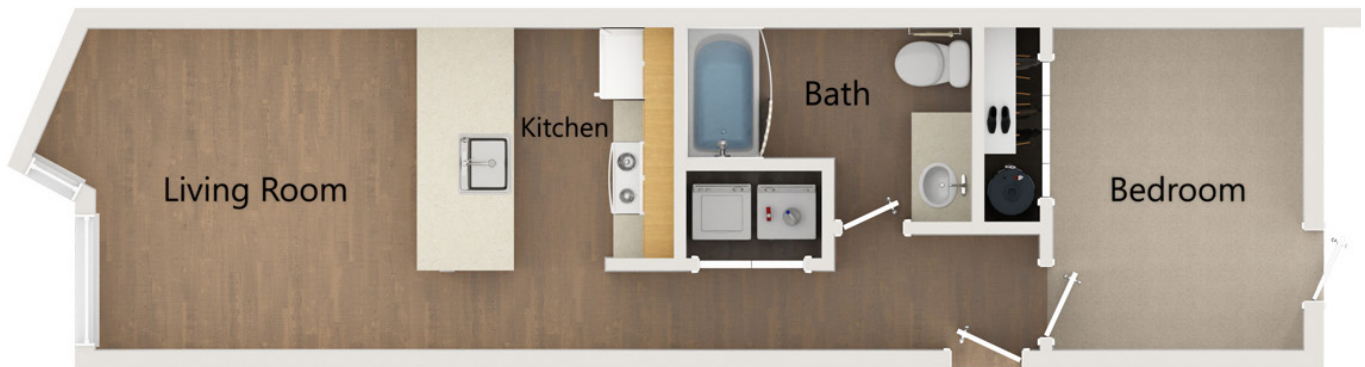

A4 UR

1 BED / 1 BATH

590
SQ. FT.

	12508 Lake City Way NE Seattle, WA 98125
	206-512-8302 www.citynorthapts.com

**Floor plans are artist's rendering. All dimensions are approximate. Actual product and specifications may vary in dimension or detail. Not all features are available in every apartment. Prices and availability are subject to change. Please see a representative for details.*