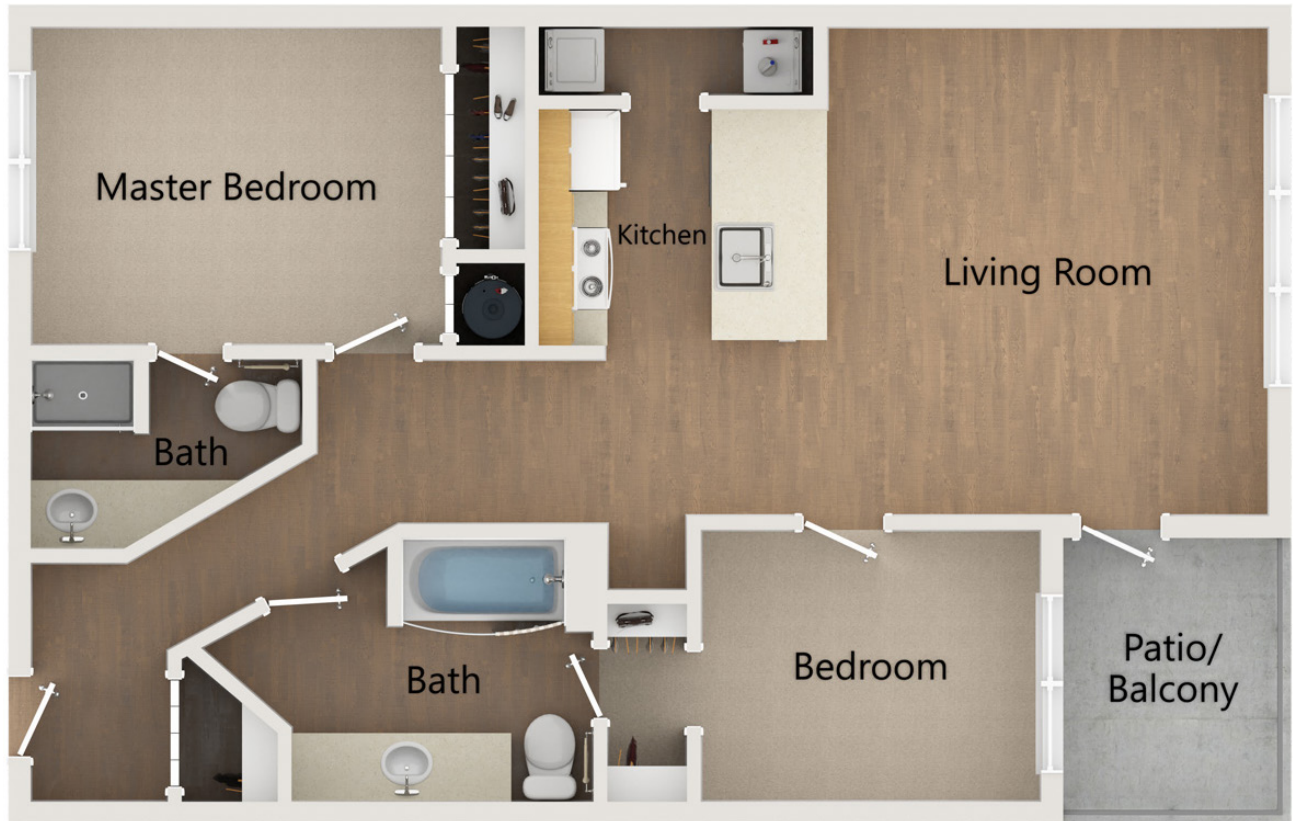

BB8

2 BED / 2 BATH

970

SQ. FT.

12508 Lake City Way NE | Seattle, WA 98125

206-512-8302 | www.citynorthapts.com

**Floor plans are artist's rendering. All dimensions are approximate. Actual product and specifications may vary in dimension or detail. Not all features are available in every apartment. Prices and availability are subject to change. Please see a representative for details.*